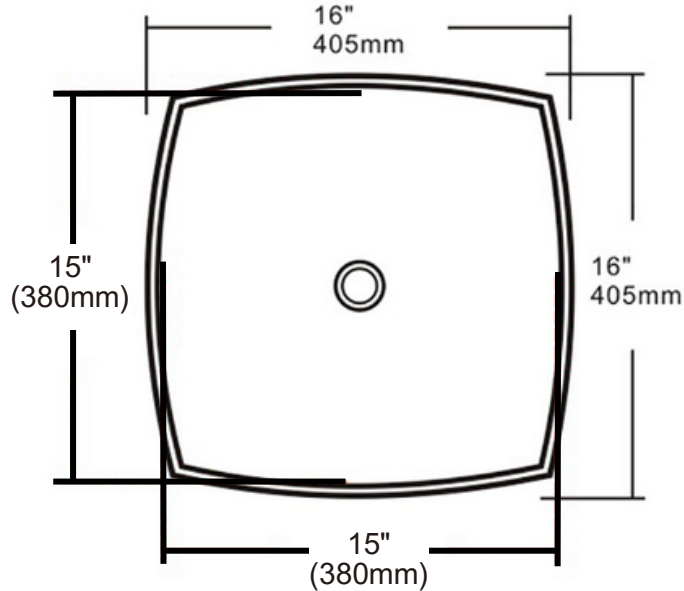

Technical Information

All product dimensions are nominal

Exterior Measurements: 16" x 16" x 5 1/8"

Bowl Configuration: Single

Finish: Vitreous China

Installation Information

Install this product according to the installation instructions.