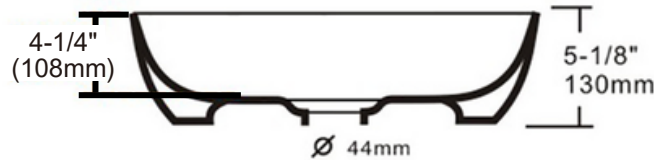

Color	Description
<input type="checkbox"/>	White

6140 Ulmerton Road Clearwater, FL 33760

Phone: (727) 388-9895

Fax: (727) 362-1281

For the most current Specification Sheet, go to www.pelicansinks.com

PL-3060
Shell Series
Porcelain Sink

Technical Information

All product dimensions are nominal

Exterior Measurements: 16" x 16" x 5 1/8"

Bowl Configuration: Single

Finish: Vitreous China

Installation Information

Install this product according to the installation instructions.